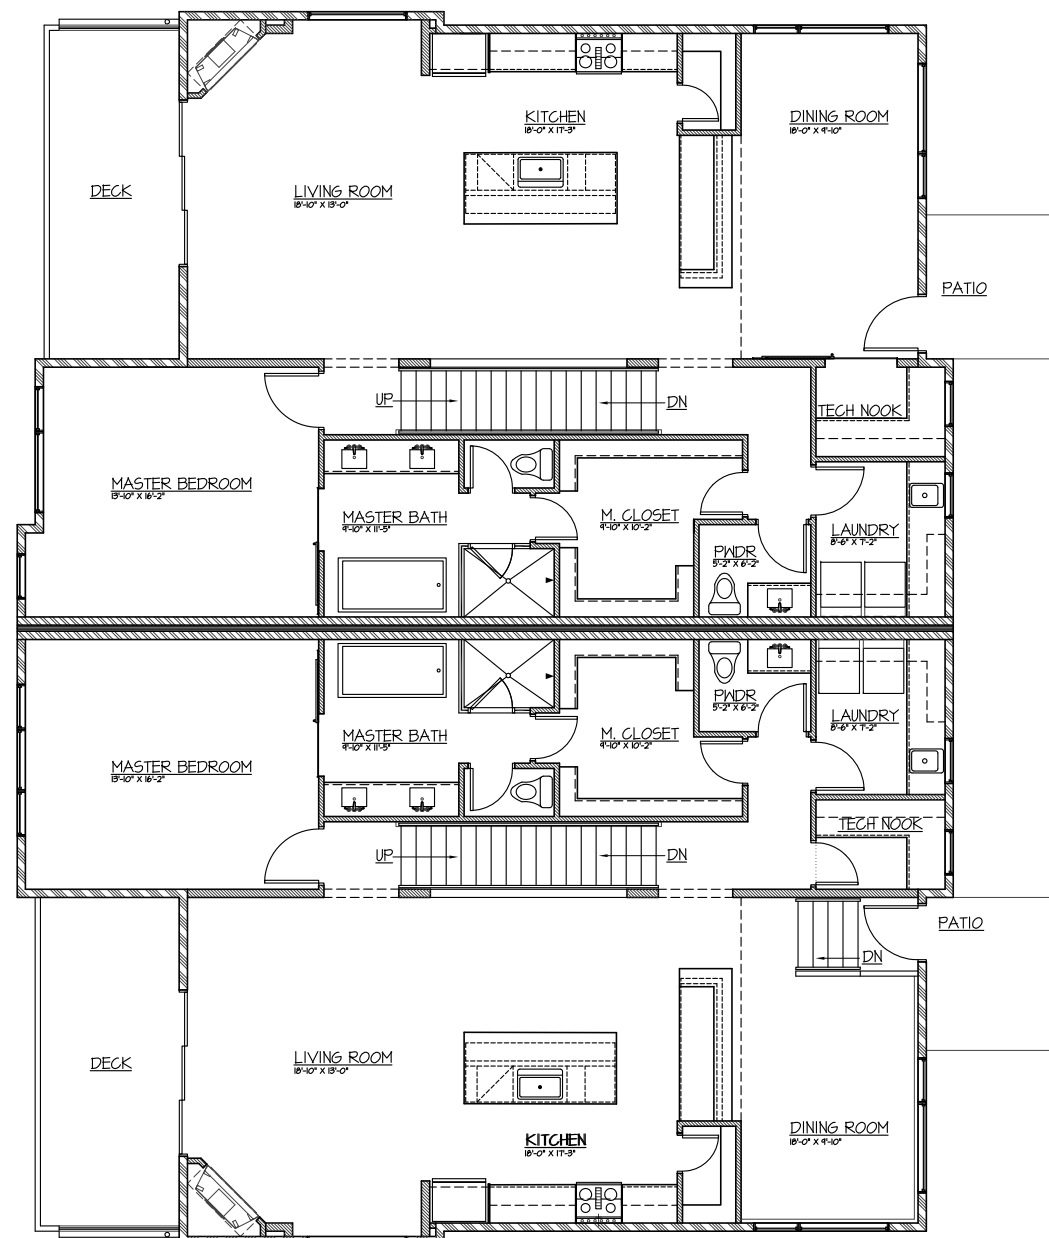

WEBSITE: www.vistasevergreen.com

BASEMENT FLOOR PLAN
1,402 S.F.

MAIN LEVEL FLOOR PLAN
1,472 S.F.

SECOND LEVEL FLOOR PLAN
1,130 S.F.