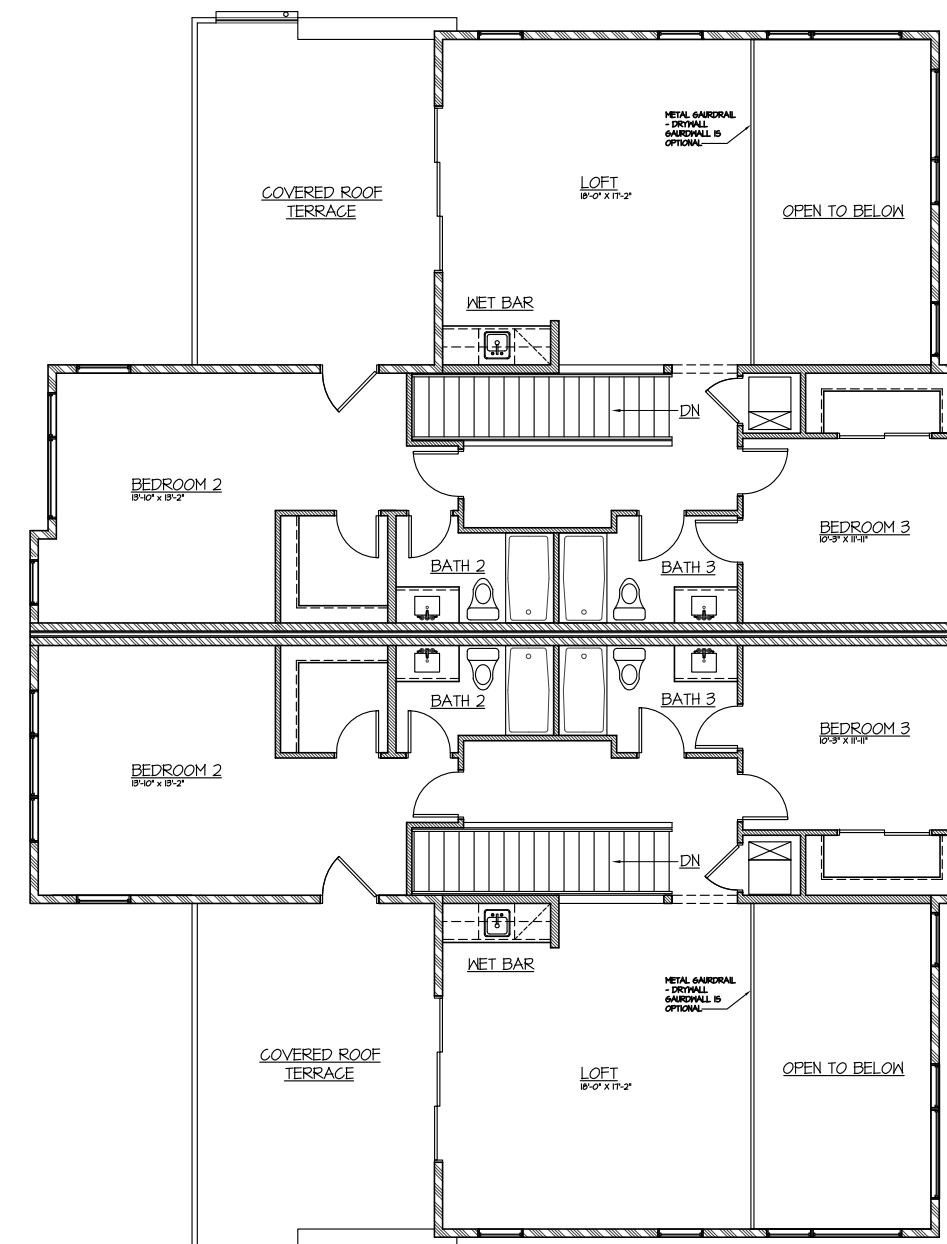

WEBSITE: www.vistasevergreen.com

BASEMENT FLOOR PLAN
1,402 S.F.

MAIN LEVEL FLOOR PLAN
1,472 S.F.

SECOND LEVEL FLOOR PLAN
1,130 S.F.