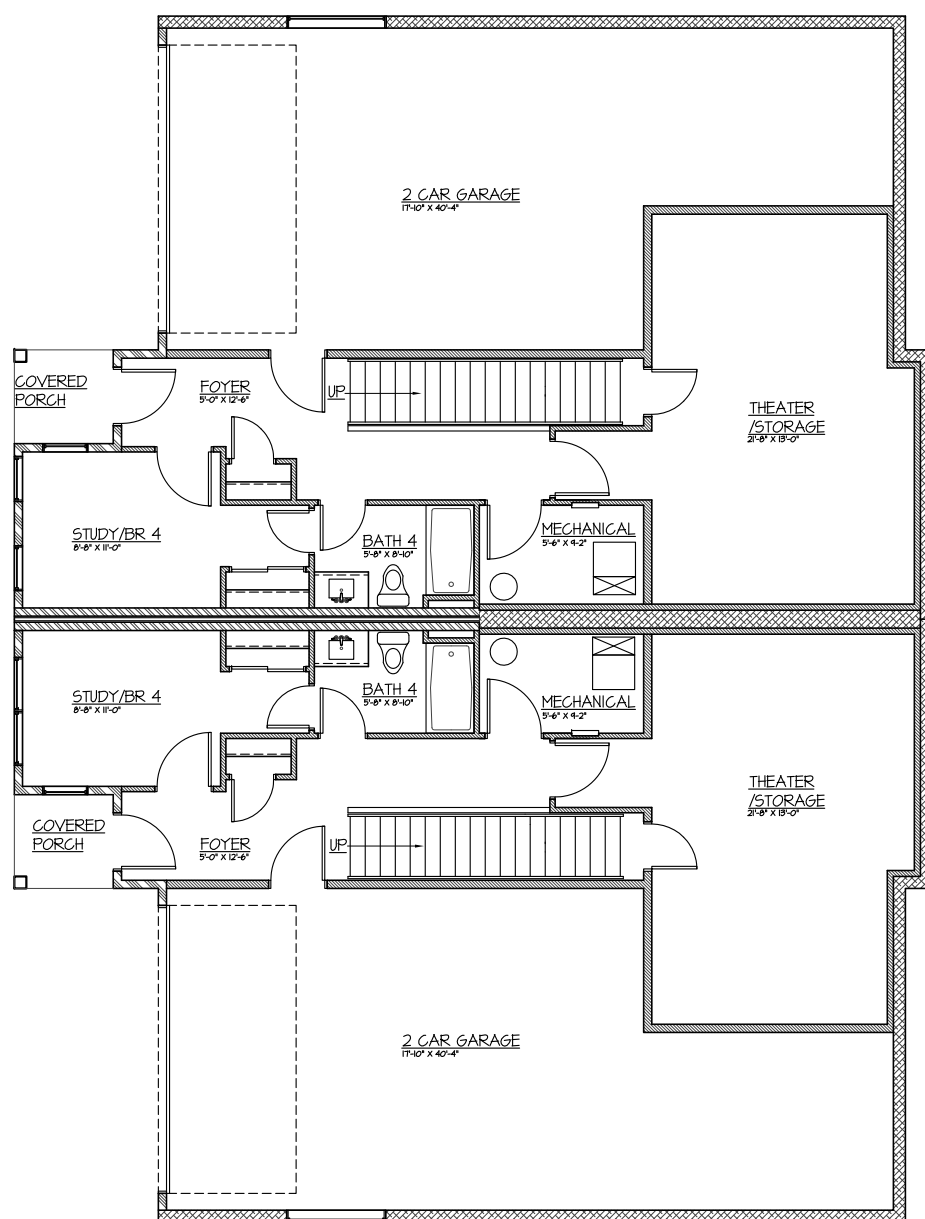

WEBSITE: www.vistasevergreen.com

BASEMENT FLOOR PLAN
1,402 S.F.

MAIN LEVEL FLOOR PLAN
1,472 S.F.

SECOND LEVEL FLOOR PLAN
1,130 S.F.